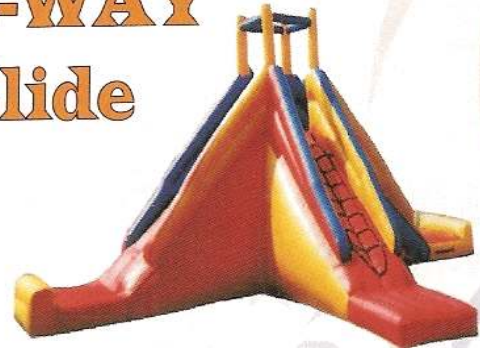

3-Way Slide

25' wide x 25' long x 12' high
Requires one 110 volt 20 amp independent circuit.

Best for Primary/Pre-School ages.
Maximum weight: 100 lbs.
Rental Price: \$295.00

3-WAY Slide

Kangaroo Bouncy Boxing