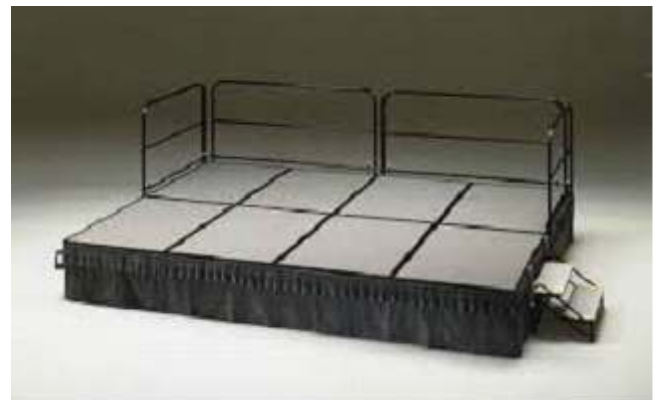

Dance Floors